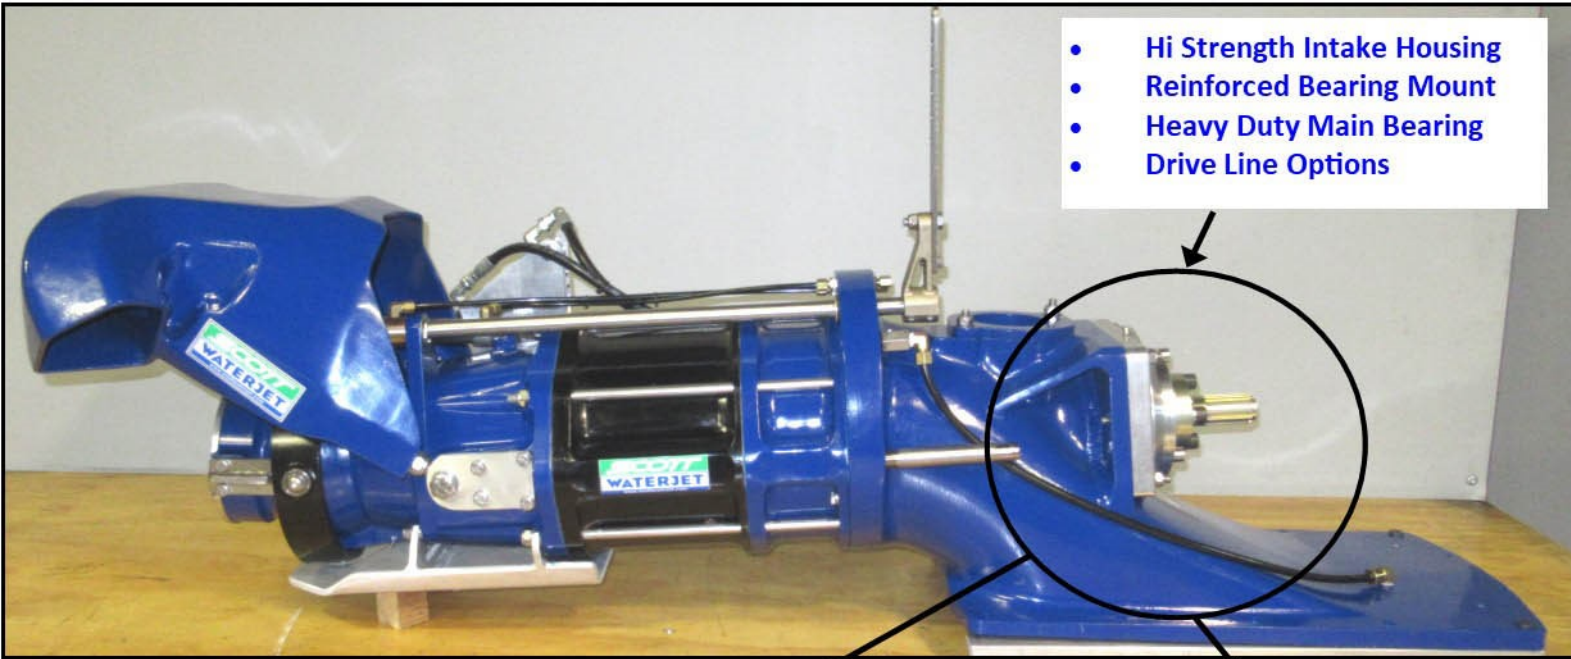

9.1" Two Stage WaterJet Features - Drive Line Options

- Hi Strength Intake Housing
- Reinforced Bearing Mount
- Heavy Duty Main Bearing
- Drive Line Options

**Option 1
HJ212 Close Coupling**

**Option 2
Standard 1410 Drive Shaft**